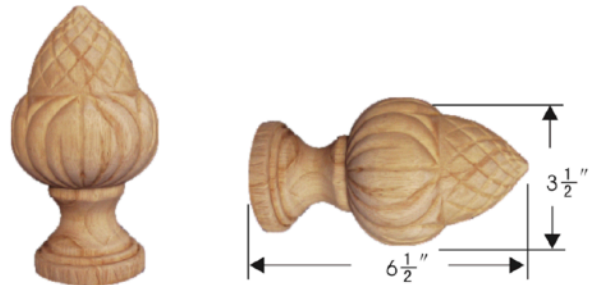

Illustration	Item #	Finish	Description	1 st 6 ft	Add per feet
<b>3" Ball Bearing Carries/Aluminum Track (9001) with standard brackets and finials</b>					
	76-640	19	3" Fluted Pole	\$248.40 set	\$19.32 ft
		C		\$306.36 set	\$25.52 ft
	76-660	19	3" Plain Pole	\$248.40 set	\$19.32 ft
		C		\$306.36 set	\$25.52 ft
<b>3" Molded Rings/Aluminum Track (9001) with standard brackets and finials</b>					
	76-840	19	3" Fluted Pole	\$360.42 set	\$28.07 ft
		C		\$436.20 set	\$37.06 ft
	76-860	19	3" Plain Pole	\$360.42 set	\$28.07 ft
		C		\$436.20 set	\$37.06 ft

**Color No. 19: Unfinished, C: Custom Color**

**Wooden Finials For 2" and 2-1/4" Pole**

20-8724 Corinthian

20-8733 Fiji

20-8726 Pampia

20-8715 Deco Acorn

Item No	Color	Description	Full Pack		Broken Pack
			Q'ty	Price	
20-8724	19	Corinthian	10 ea	\$15.75	\$18.80
	28, 83			\$17.75	\$21.70
	62, 73			\$19.25	\$23.70
20-8733	19	Fiji	10 ea	\$14.25	\$16.50
	28, 83			\$16.45	\$19.75
	62, 73			\$18.45	\$22.15
20-8726	19	Pampia	10 ea	\$14.25	\$16.50
	28, 83			\$16.45	\$19.75
	62, 73			\$18.45	\$22.25
20-8715	19	Deco Acorn	10 ea	\$14.25	\$16.50
	28, 83			\$16.45	\$19.75
	62, 73			\$18.45	\$22.25