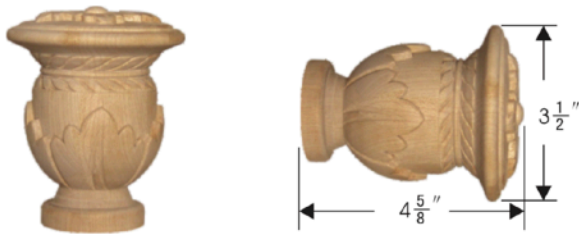

20-8739 Pampu