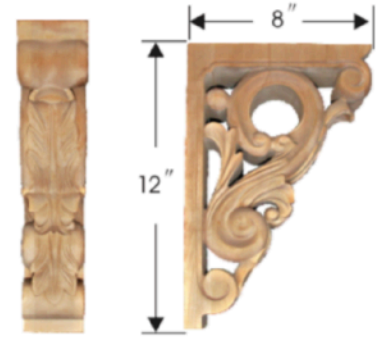

# Decorative Wood Hand Carving

Scones for 2" and 2-1/4"

20-8103 Garbrille

20-8107 Madona

20-8101 Alexandra

Item No	Color	Description	Full Pack		Broken Pack
			Q'ty	Price	
20-8107	19	Madona	10 ea	\$23.80	\$28.50
	28, 83			\$27.30	\$37.75
	62, 73			\$29.30	\$35.25
20-8101	19	Alexandra	10 ea	\$29.80	\$35.80
	28, 83			\$33.30	\$39.95
	62, 73			\$35.30	\$42.25
20-8103	19	Garbrille	10 ea	\$23.40	\$28.00
	28, 83			\$26.90	\$32.25
	62, 73			\$28.90	\$34.75