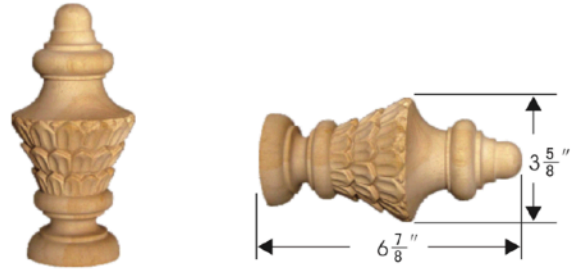

20-8738 Sonia