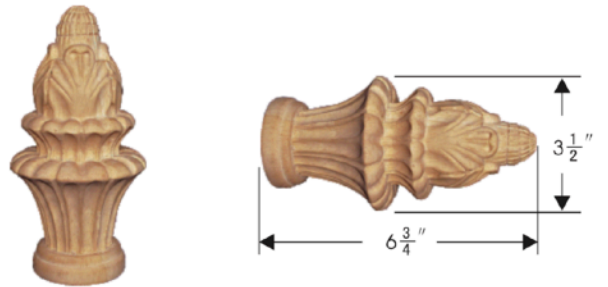

Color No: 19-Unfinished 28-Walnut 83-Mahogany 62-Antique Gold 73-White Gold  
 Custom Color finishing charges are base on unfinished (color No 19) price plus \$7.50

**Wooden Finials For 2" and 2-1/4" Pole**

20-8736 Windsor

20-8711 Faceted Pine Cone

20-8732 Paris

20-8716 Blooming Bud

Item No	Color	Description	Full Pack		Broken Pack
			Q'ty	Price	
20-8736	19	Windsor	10 ea	\$15.65	\$18.50
	28, 83			\$17.75	\$21.30
	62, 73			\$19.75	\$23.70
20-8711	19	Faceted Pine Cone	10 ea	\$15.65	\$18.50
	28, 83			\$17.75	\$21.30
	62, 73			\$19.75	\$23.70
20-8732	19	Paris	10 ea	\$14.25	\$16.50
	28, 83			\$16.45	\$19.75
	62, 73			\$18.45	\$22.25
20-8716	19	Blooming Bud	10 ea	\$14.25	\$16.50
	28, 83			\$16.45	\$19.75
	62, 73			\$18.45	\$22.25