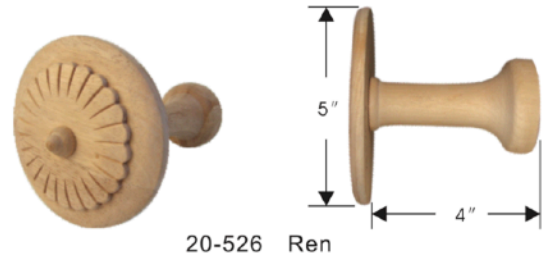

Tie Back Holders

Item No	Color	Description	Full Pack		Broken Pack
			Q'ty	Price	
20-424	19	Tong	10 ea	$13.95	$16.68
	28, 83			$16.15	$19.35
	62, 73			$18.15	$21.75
20-426	19	Ren	10 ea	$13.95	$16.68
	28, 83			$16.15	$19.35
	62, 73			$18.15	$21.75
20-425	19	Leaf	10 ea	$13.95	$16.68
	28, 83			$16.15	$19.35
	62, 73			$18.15	$21.75
20-427	19	Square	10 ea	$13.95	$16.68
	28, 83			$16.15	$19.35
	62, 73			$18.15	$21.75

Color No: 19-Unfinished 28-Walnut 83-Mahogany 62-Antique Gold 73-White Gold
Custom Color finishing charges are base on unfinished (color No 19) price plus $7.50