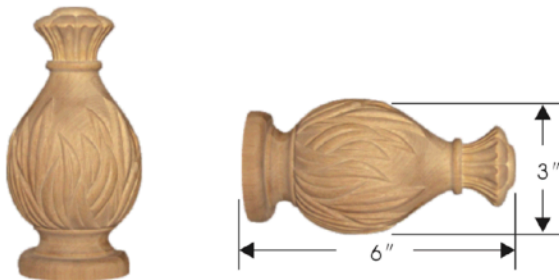

Illustration	Item #	Finish	Description	1 st 6 ft	Add per feet
<b>3" Ball Bearing Carries/Aluminum Track (9001) with standard brackets and finials</b>					
	76-640	19	3" Fluted Pole	\$248.40 set	\$19.32 ft
		C		\$306.36 set	\$25.52 ft
	76-660	19	3" Plain Pole	\$248.40 set	\$19.32 ft
		C		\$306.36 set	\$25.52 ft
<b>3" Molded Rings/Aluminum Track (9001) with standard brackets and finials</b>					
	76-840	19	3" Fluted Pole	\$360.42 set	\$28.07 ft
		C		\$436.20 set	\$37.06 ft
	76-860	19	3" Plain Pole	\$360.42 set	\$28.07 ft
		C		\$436.20 set	\$37.06 ft

**Color No. 19: Unfinished, C: Custom Color**

**Wooden Finials For 2" and 2-1/4" Pole**

20-8724 Corinthian

20-8733 Fiji

20-8726 Pampia

20-8715 Deco Acorn

Item No	Color	Description	Full Pack		Broken Pack
			Q'ty	Price	
20-8724	19	Corinthian	10 ea	\$15.75	\$18.80
	28, 83			\$17.75	\$21.70
	62, 73			\$19.25	\$23.70
20-8733	19	Fiji	10 ea	\$14.25	\$16.50
	28, 83			\$16.45	\$19.75
	62, 73			\$18.45	\$22.15
20-8726	19	Pampia	10 ea	\$14.25	\$16.50
	28, 83			\$16.45	\$19.75
	62, 73			\$18.45	\$22.25
20-8715	19	Deco Acorn	10 ea	\$14.25	\$16.50
	28, 83			\$16.45	\$19.75
	62, 73			\$18.45	\$22.25