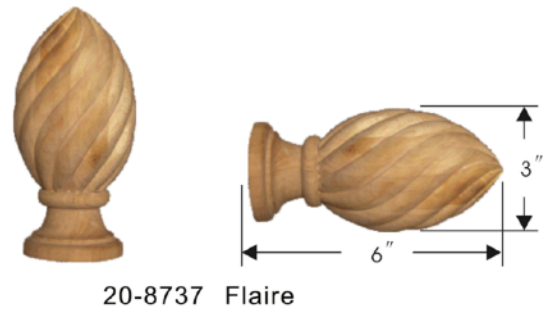

Wooden Finials For 2" and 2-1/4" Pole

Item No	Color	Description	Full Pack		Broken Pack
			Q'ty	Price	
20-8750 R/L	19	Baroque Leaf	10 ea	$16.70	$19.25
	28, 83			$18.70	$22.50
	62, 73			$20.70	$24.85
20-8731	19	Andra	10 ea	$14.25	$16.50
	28, 83			$16.45	$19.75
	62, 73			$18.45	$22.25
20-8721	19	Rome	10 ea	$14.25	$16.50
	28, 83			$16.45	$19.75
	62, 73			$18.45	$22.25
20-8737	19	Flaire	10 ea	$14.25	$16.50
	28, 83			$16.45	$19.75
	62, 73			$18.45	$22.25

Color No: 19-Unfinished 28-Walnut 83-Mahogany 62-Antique Gold 73-White Gold
Custom Color finishing charges are base on unfinished (color No 19) price plus $7.50