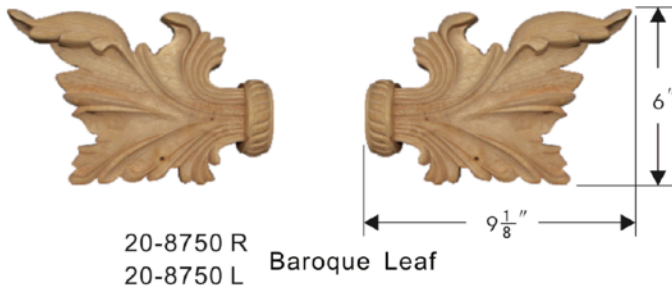

Wooden Finials For 2" and 2-1/4" Pole

Item No	Color	Description	Full Pack		Broken Pack
			Q'ty	Price	
20-8750 R/L	19	Baroque Leaf	10 ea	$16.70	$19.25
	28, 83			$18.70	$22.50
	62, 73			$20.70	$24.85
20-8731	19	Andra	10 ea	$14.25	$16.50
	28, 83			$16.45	$19.75
	62, 73			$18.45	$22.25
20-8721	19	Rome	10 ea	$14.25	$16.50
	28, 83			$16.45	$19.75
	62, 73			$18.45	$22.25
20-8737	19	Flaire	10 ea	$14.25	$16.50
	28, 83			$16.45	$19.75
	62, 73			$18.45	$22.25

Color No: 19-Unfinished 28-Walnut 83-Mahogany 62-Antique Gold 73-White Gold
Custom Color finishing charges are base on unfinished (color No 19) price plus $7.50