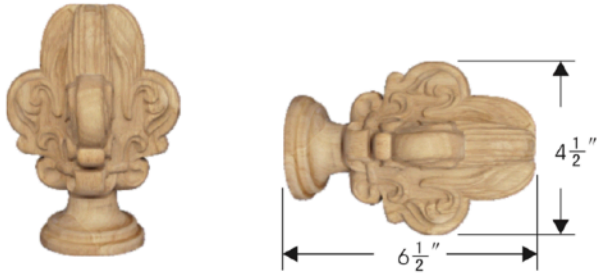

Wooden Finials For 2" and 2-1/4" Pole

20-8728 Fleur De Lys