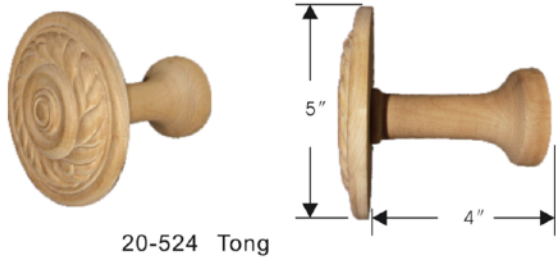

Tie Back Holders

Item No	Color	Description	Full Pack		Broken Pack
			Q'ty	Price	
20-424	19	Tong	10 ea	$13.95	$16.68
	28, 83			$16.15	$19.35
	62, 73			$18.15	$21.75
20-426	19	Ren	10 ea	$13.95	$16.68
	28, 83			$16.15	$19.35
	62, 73			$18.15	$21.75
20-425	19	Leaf	10 ea	$13.95	$16.68
	28, 83			$16.15	$19.35
	62, 73			$18.15	$21.75
20-427	19	Square	10 ea	$13.95	$16.68
	28, 83			$16.15	$19.35
	62, 73			$18.15	$21.75

Color No: 19-Unfinished 28-Walnut 83-Mahogany 62-Antique Gold 73-White Gold
Custom Color finishing charges are base on unfinished (color No 19) price plus $7.50