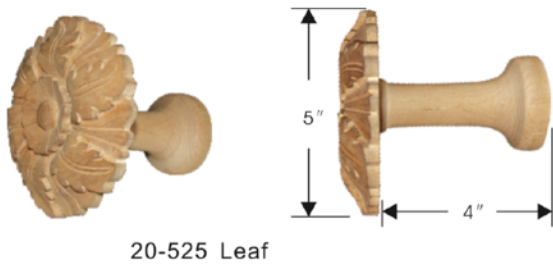

Tie Back Holders

Item No	Color	Description	Full Pack		Broken Pack
			Q'ty	Price	
20-424	19	Tong	10 ea	$13.95	$16.68
	28, 83			$16.15	$19.35
	62, 73			$18.15	$21.75
20-426	19	Ren	10 ea	$13.95	$16.68
	28, 83			$16.15	$19.35
	62, 73			$18.15	$21.75
20-425	19	Leaf	10 ea	$13.95	$16.68
	28, 83			$16.15	$19.35
	62, 73			$18.15	$21.75
20-427	19	Square	10 ea	$13.95	$16.68
	28, 83			$16.15	$19.35
	62, 73			$18.15	$21.75

Color No: 19-Unfinished 28-Walnut 83-Mahogany 62-Antique Gold 73-White Gold
Custom Color finishing charges are base on unfinished (color No 19) price plus $7.50