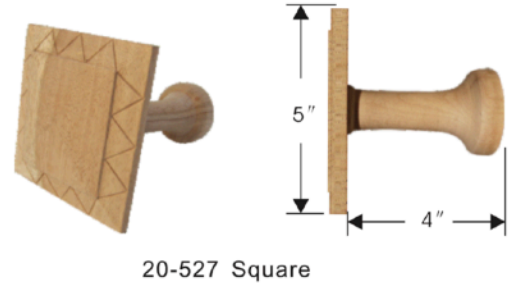

Tie Back Holders

Item No	Color	Description	Full Pack		Broken Pack
			Q'ty	Price	
20-424	19	Tong	10 ea	$13.95	$16.68
	28, 83			$16.15	$19.35
	62, 73			$18.15	$21.75
20-426	19	Ren	10 ea	$13.95	$16.68
	28, 83			$16.15	$19.35
	62, 73			$18.15	$21.75
20-425	19	Leaf	10 ea	$13.95	$16.68
	28, 83			$16.15	$19.35
	62, 73			$18.15	$21.75
20-427	19	Square	10 ea	$13.95	$16.68
	28, 83			$16.15	$19.35
	62, 73			$18.15	$21.75

Color No: 19-Unfinished 28-Walnut 83-Mahogany 62-Antique Gold 73-White Gold
Custom Color finishing charges are base on unfinished (color No 19) price plus $7.50