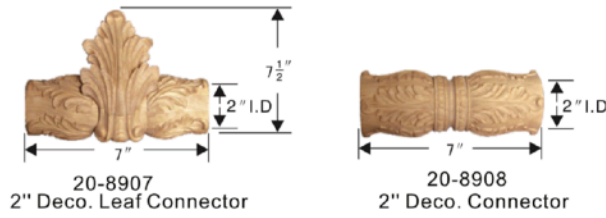

Decorative Wood Hand Carving

Decorative Scarf Holder

2" Deco.Connector

2 1/4" Deco.Connector