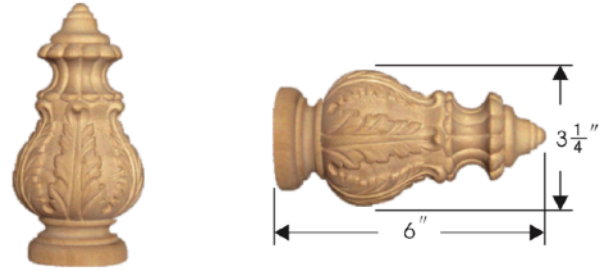

## Wooden Finials For 2" and 2-1/4" Pole

20-8722 Oak Leaf Cone

20-8738 Sonia

20-8729 Benega

20-8735 Sandore

Item No	Color	Description	Full Pack		Broken Pack
			Q'ty	Price	
20-8722	19	Oak Leaf Cone	10 ea	\$14.25	\$16.50
	28, 83			\$16.45	\$19.75
	62, 73			\$18.45	\$22.25
20-8738	19	Sonia	10 ea	\$14.25	\$16.50
	28, 83			\$16.45	\$19.75
	62, 73			\$18.45	\$22.25
20-8729	19	Benega	10 ea	\$15.65	\$18.50
	28, 83			\$17.75	\$21.30
	62, 73			\$19.75	\$23.70
20-8735	19	Sandore	10 ea	\$15.65	\$18.50
	28, 83			\$17.75	\$21.30
	62, 73			\$19.75	\$23.70