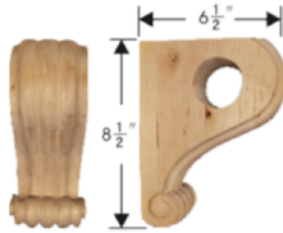

20-8102 Scroll