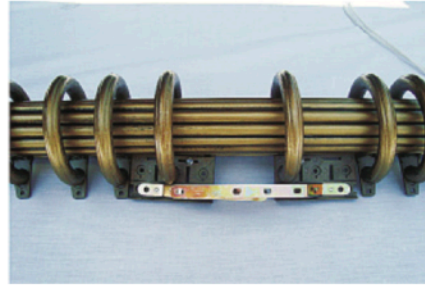

Traverse Wood (All Custom - Cut to Measure)

3" Wood Pole Cord Traverse With Ball Bearing Carrier With Aluminum Track (9001)

76-840

Illustration	Item #	Finish	Description	1 st 6 ft	Add per feet
3" Ball Bearing Carries/Aluminum Track (9001) with standard brackets and finials					
	76-640	19	3" Fluted Pole	$248.40 set	$19.32 ft
		C		$306.36 set	$25.52 ft
	76-660	19	3" Plain Pole	$248.40 set	$19.32 ft
		C		$306.36 set	$25.52 ft
3" Molded Rings/Aluminum Track (9001) with standard brackets and finials					
	76-840	19	3" Fluted Pole	$360.42 set	$28.07 ft
		C		$436.20 set	$37.06 ft
	76-860	19	3" Plain Pole	$360.42 set	$28.07 ft
		C		$436.20 set	$37.06 ft

Color No. 19: Unfinished, C: Custom Color