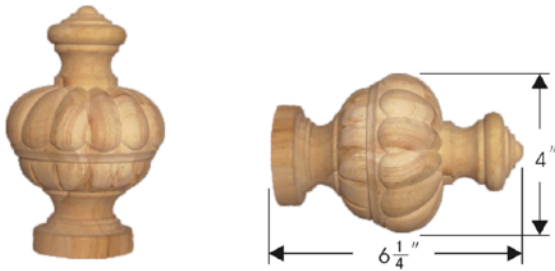

Wooden Finials For 2" and 2-1/4" Pole

20-8736 Windsor