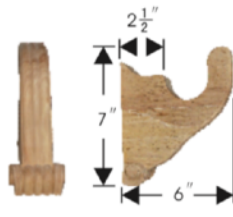

## Wooden Brackets For 2" and 2-1/4" Pole

20-8703  
Long Leaf

20-8705  
Large Long Leaf

20-8780  
Rosette Garland

20-8782  
Large Rosette Garland

20-8784  
Ribbed Ribbon

20-8786  
Large Ribbed Ribbon

Item No	Color	Description	Full Pack		Broken Pack
			Q'ty	Price	
20-8703	19 28, 83 62, 73	Long Leaf	10 ea	\$15.40 \$17.50 \$19.50	\$18.48 \$21.00 \$23.40
20-8705	19 28, 83 62, 73	Large Long Leaf	10 ea	\$19.25 \$20.85 \$22.85	\$22.91 \$25.02 \$27.42
20-8780	19 28, 83 62, 73	Rosette Garland	10 ea	\$15.40 \$17.50 \$19.50	\$18.48 \$21.00 \$23.40
20-8782	19 28, 83 62, 73	Large Rosette Garland	10 ea	\$19.25 \$20.85 \$22.85	\$22.91 \$25.02 \$27.42
20-8784	19 28, 83 62, 73	Ribbed Ribbon	10 ea	\$15.40 \$17.50 \$19.50	\$18.48 \$21.00 \$23.40
20-8786	19 28, 83 62, 73	Large Ribbed Ribbon	10 ea	\$19.25 \$20.85 \$22.85	\$22.91 \$25.02 \$27.42