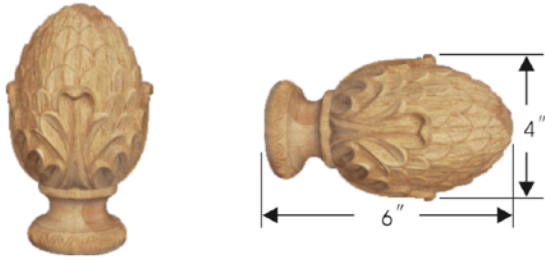

Wooden Finials For 2" and 2-1/4" Pole

20-8722 Oak Leaf Cone