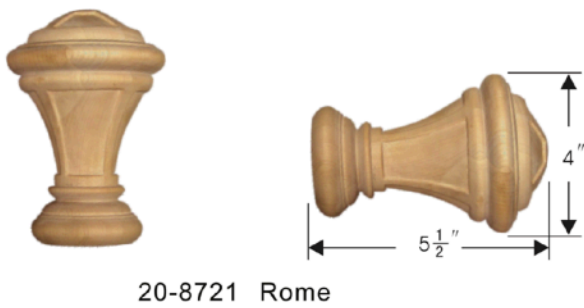

Wooden Finials For 2" and 2-1/4" Pole

Item No	Color	Description	Full Pack		Broken Pack
			Q'ty	Price	
20-8750 R/L	19	Baroque Leaf	10 ea	$16.70	$19.25
	28, 83			$18.70	$22.50
	62, 73			$20.70	$24.85
20-8731	19	Andra	10 ea	$14.25	$16.50
	28, 83			$16.45	$19.75
	62, 73			$18.45	$22.25
20-8721	19	Rome	10 ea	$14.25	$16.50
	28, 83			$16.45	$19.75
	62, 73			$18.45	$22.25
20-8737	19	Flaire	10 ea	$14.25	$16.50
	28, 83			$16.45	$19.75
	62, 73			$18.45	$22.25

Color No: 19-Unfinished 28-Walnut 83-Mahogany 62-Antique Gold 73-White Gold
Custom Color finishing charges are base on unfinished (color No 19) price plus $7.50