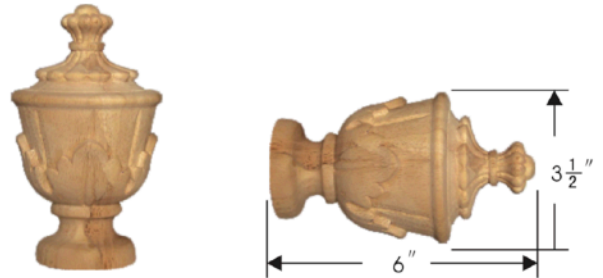

20-8730 Santana

Item No	Color	Description	Full Pack		Broken Pack
			Q'ty	Price	
20-8728	19	Fleur De Lys	10 ea	$16.70	$19.50
	28, 83			$18.70	$22.50
	62, 73			$20.70	$24.75
20-8734	19	Lisbon	10 ea	$14.25	$16.50
	28, 83			$16.45	$19.75
	62, 73			$18.45	$22.25
20-8739	19	Pampu	10 ea	$15.65	$18.50
	28, 83			$17.75	$21.30
	62, 73			$19.75	$23.70
20-8730	19	Santana	10 ea	$15.65	$18.50
	28, 83			$17.75	$21.30
	62, 73			$19.75	$23.70

Color No: 19-Unfinished 28-Walnut 83-Mahogany 62-Antique Gold 73-White Gold
Custom Color finishing charges are base on unfinished (color No 19) price plus $7.50