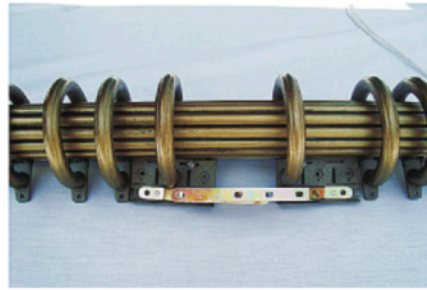

Illustration	Item #	Finish	Description	1 st 6 ft	Add per feet
<b>2" Ball Bearing Carries/Aluminum Track (9001) with standard brackets and finials</b>					
	74-640	19	2" Fluted Pole	\$176.29 set	\$13.79 ft
		C		\$224.76 set	\$17.88 ft
	74-660	19	2" Plain Pole	\$176.29 set	\$13.79 ft
		C		\$224.76 set	\$17.88 ft
<b>2" Molded Rings/Aluminum Track (9001) with standard brackets and finials</b>					
	74-840	19	2" Fluted Pole	\$235.34 set	\$18.62 ft
		C		\$281.32 set	\$21.60 ft
	74-860	19	2" Plain Pole	\$235.34 set	\$18.62 ft
		C		\$281.32 set	\$21.60 ft

## 2-1/4" Wood Pole Cord Traverse With Ball Bearing Carrier With Aluminum Track (9001)

75-660

75-840

Slide Carriers

Molded Rings

Illustration	Item #	Finish	Description	1 st 6 ft	Add per feet
<b>2-1/4" Ball Bearing Carries/Aluminum Track (9001) with standard brackets and finials</b>					
	75-640	19	2-1/4" Fluted Pole	\$200.10 set	\$14.48 ft
		C		\$230.46 set	\$17.24 ft
	75-660	19	2-1/4" Plain Pole	\$200.10 set	\$14.48 ft
		C		\$230.46 set	\$17.24 ft
<b>2-1/4" Molded Rings/Aluminum Track (9001) with standard brackets and finials</b>					
	75-840	19	2-1/4" Fluted Pole	\$241.50 set	\$18.97 ft
		C		\$284.28 set	\$22.01 ft
	75-860	19	2-1/4" Plain Pole	\$241.50 set	\$18.97 ft
		C		\$284.28 set	\$22.01 ft