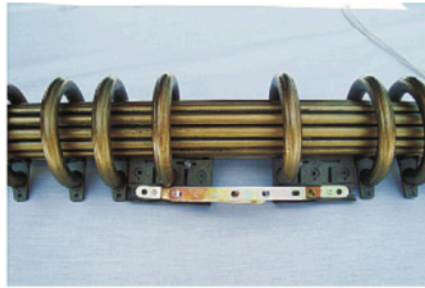

Traverse Wood (All Custom - Cut to Measure)

2" Wood Pole Cord Traverse With Ball Bearing Carrier With Aluminum Track (9001)

74-840

Illustration	Item #	Finish	Description	1 st 6 ft	Add per feet
2" Ball Bearing Carries/Aluminum Track (9001) with standard brackets and finials					
	74-640	19	2" Fluted Pole	$176.29 set	$13.79 ft
		C		$224.76 set	$17.88 ft
	74-660	19	2" Plain Pole	$176.29 set	$13.79 ft
		C		$224.76 set	$17.88 ft
2" Molded Rings/Aluminum Track (9001) with standard brackets and finials					
	74-840	19	2" Fluted Pole	$235.34 set	$18.62 ft
		C		$281.32 set	$21.60 ft
	74-860	19	2" Plain Pole	$235.34 set	$18.62 ft
		C		$281.32 set	$21.60 ft

Color No. 19: Unfinished, C: Custom Color