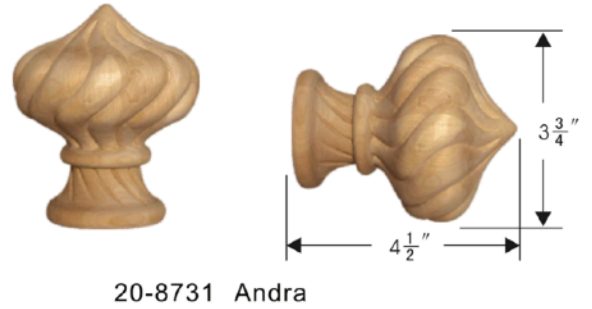

Wooden Finials For 2" and 2-1/4" Pole

Item No	Color	Description	Full Pack		Broken Pack
			Q'ty	Price	
20-8750 R/L	19	Baroque Leaf	10 ea	$16.70	$19.25
	28, 83			$18.70	$22.50
	62, 73			$20.70	$24.85
20-8731	19	Andra	10 ea	$14.25	$16.50
	28, 83			$16.45	$19.75
	62, 73			$18.45	$22.25
20-8721	19	Rome	10 ea	$14.25	$16.50
	28, 83			$16.45	$19.75
	62, 73			$18.45	$22.25
20-8737	19	Flaire	10 ea	$14.25	$16.50
	28, 83			$16.45	$19.75
	62, 73			$18.45	$22.25

Color No: 19-Unfinished 28-Walnut 83-Mahogany 62-Antique Gold 73-White Gold
Custom Color finishing charges are base on unfinished (color No 19) price plus $7.50